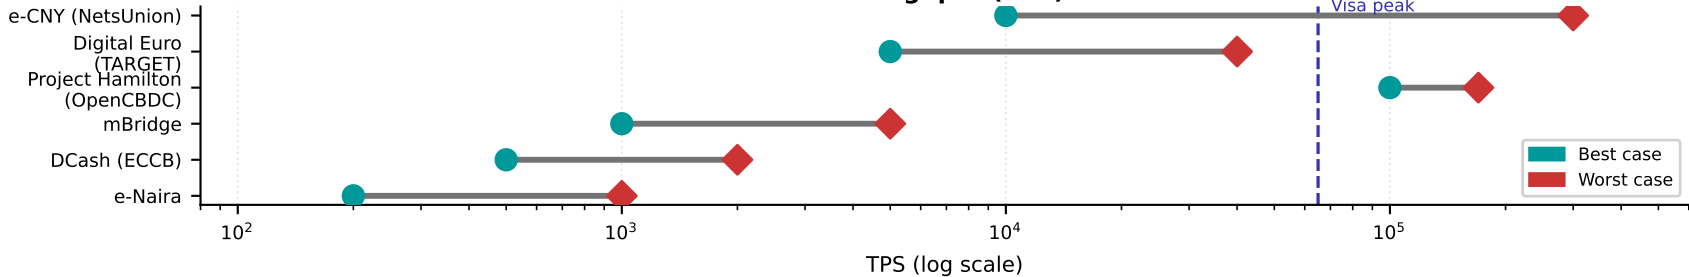

# CBDC Platform Benchmark: TPS · Latency · Finality (best / worst case)

## Throughput (TPS)