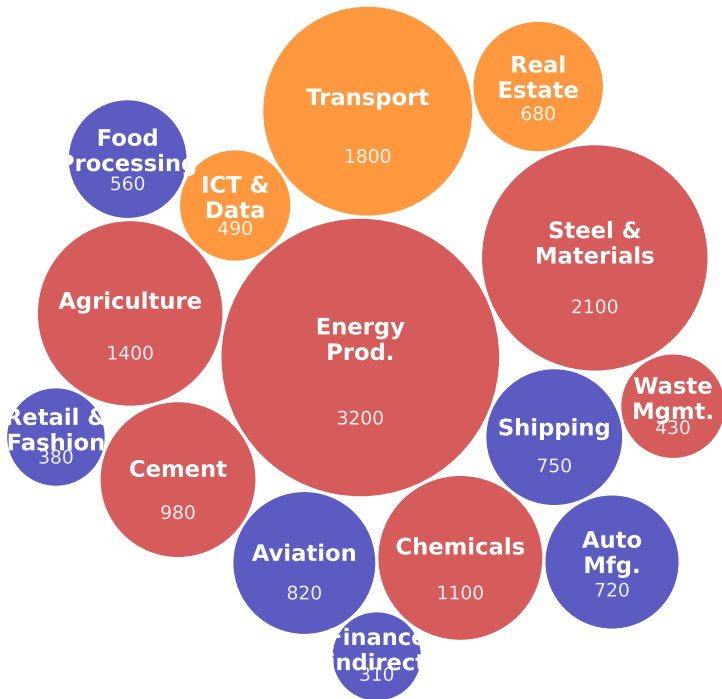

GHG Emissions by Scope and Industry Sector (MtCO₂e/year)

Bubble area proportional to annual emissions

Illustrative | Numbers inside bubbles = MtCO₂e per year