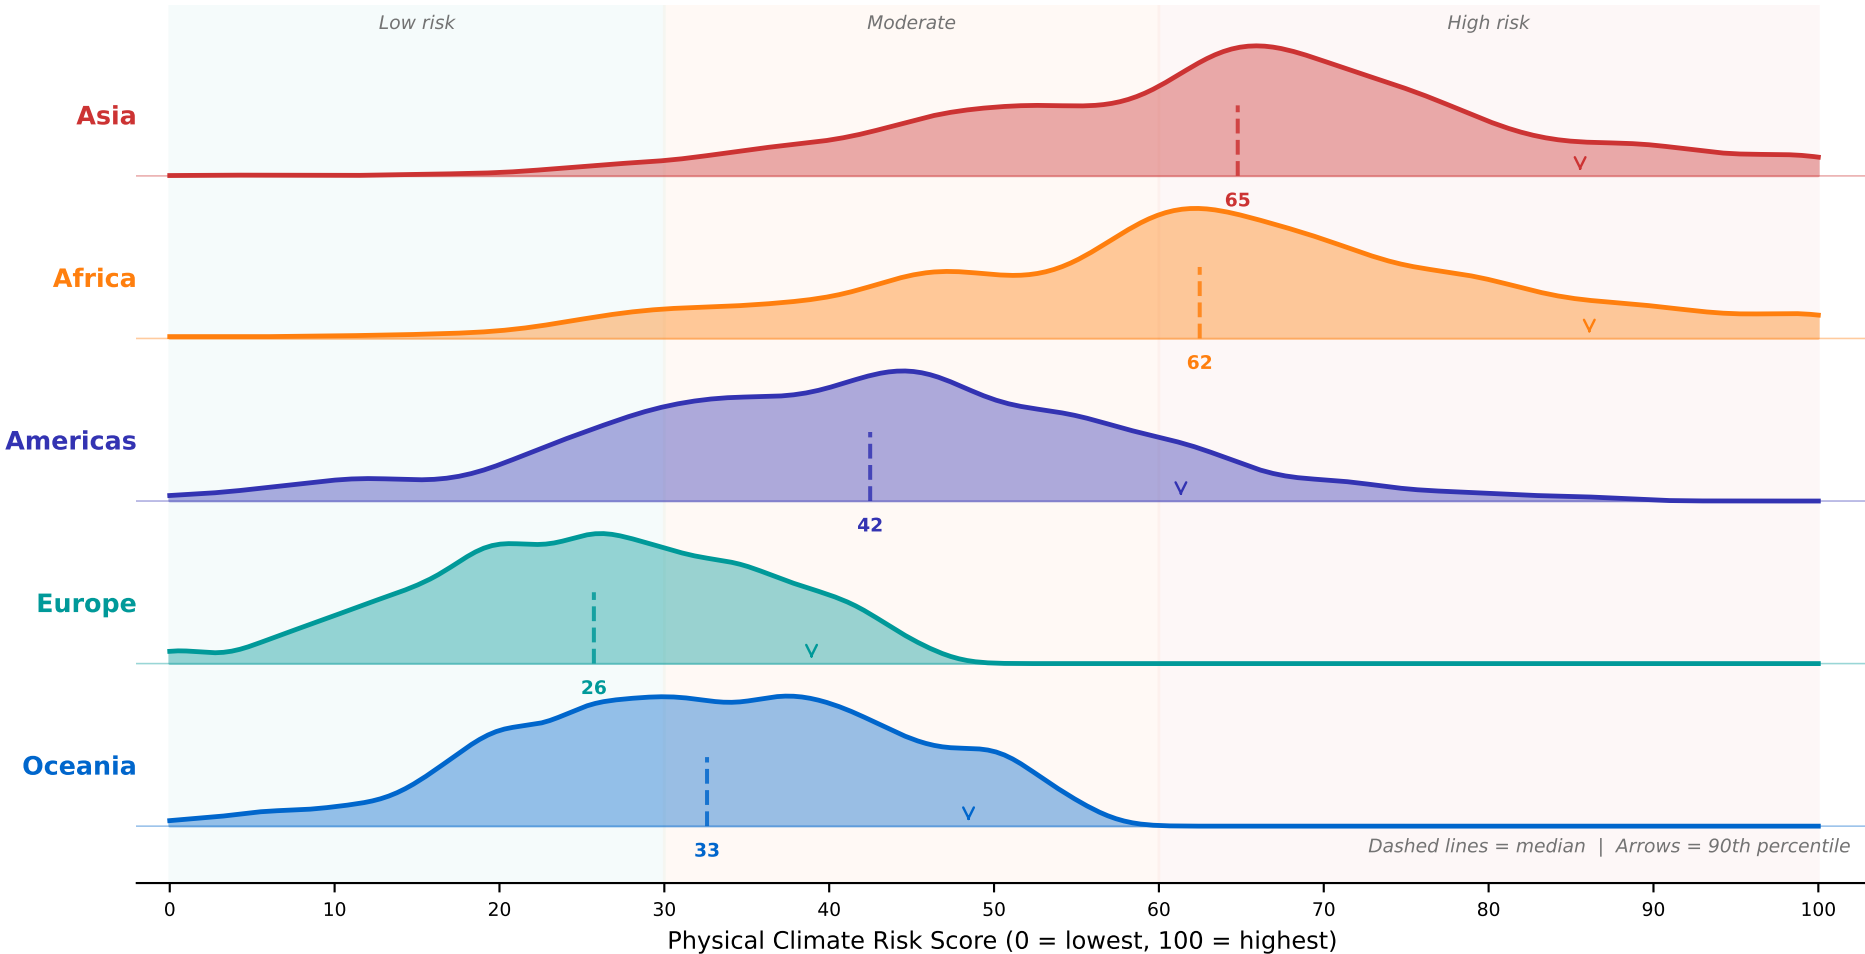

Physical Climate Risk Score Distribution by Region

Dashed lines = median | Arrows = 90th percentile