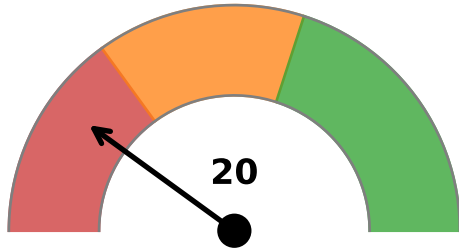

# CBDC Privacy Spectrum: From Surveillance to Anonymity

**e-CNY  
(China)**

**Digital Euro  
(EU)**

**Sand Dollar  
(Bahamas)**

**e-Naira  
(Nigeria)**

**Digital Franc  
(Hyp.)**

**Cash  
(Benchmark)**

*Source: Illustrative privacy assessment based on design features*