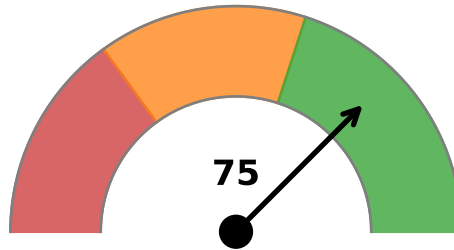

# CBDC Privacy Spectrum: From Surveillance to Anonymity

**e-CNY  
(China)**

**Digital Euro  
(EU)**

**Sand Dollar  
(Bahamas)**

**e-Naira  
(Nigeria)**

**Digital Franc  
(Hyp.)**

**Cash  
(Benchmark)**

*Source: Illustrative privacy assessment based on design features*

0-30: Surveillance

30-60: Balanced

60-100: Private