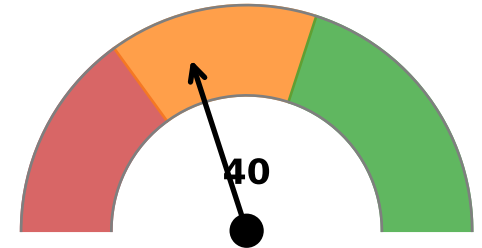

# CBDC Privacy Spectrum: From Surveillance to Anonymity

**e-CNY  
(China)**

**Digital Euro  
(EU)**

**Sand Dollar  
(Bahamas)**

**e-Naira  
(Nigeria)**

**Digital Franc  
(Hyp.)**

**Cash  
(Benchmark)**

*Source: Illustrative privacy assessment based on design features*

0-30: Surveillance

30-60: Balanced

60-100: Private