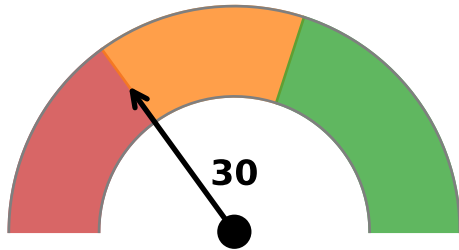

# CBDC Privacy Spectrum: From Surveillance to Anonymity

**e-CNY  
(China)**

**Digital Euro  
(EU)**

**Sand Dollar  
(Bahamas)**

**e-Naira  
(Nigeria)**

**Digital Franc  
(Hyp.)**

**Cash  
(Benchmark)**

*Source: Illustrative privacy assessment based on design features*

0-30: Surveillance

30-60: Balanced

60-100: Private