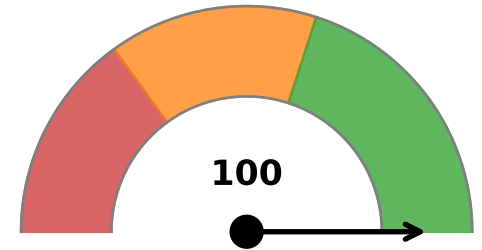

# CBDC Privacy Spectrum: From Surveillance to Anonymity

**e-CNY  
(China)**

**Digital Euro  
(EU)**

**Sand Dollar  
(Bahamas)**

**e-Naira  
(Nigeria)**

**Digital Franc  
(Hyp.)**

**Cash  
(Benchmark)**

*Source: Illustrative privacy assessment based on design features*

0-30: Surveillance

30-60: Balanced

60-100: Private