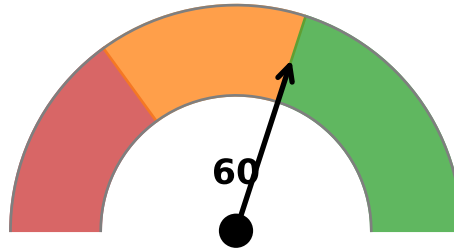

# CBDC Privacy Spectrum: From Surveillance to Anonymity

**e-CNY  
(China)**

**Digital Euro  
(EU)**

**Sand Dollar  
(Bahamas)**

**e-Naira  
(Nigeria)**

**Digital Franc  
(Hyp.)**

**Cash  
(Benchmark)**

*Source: Illustrative privacy assessment based on design features*

0-30: Surveillance

30-60: Balanced

60-100: Private