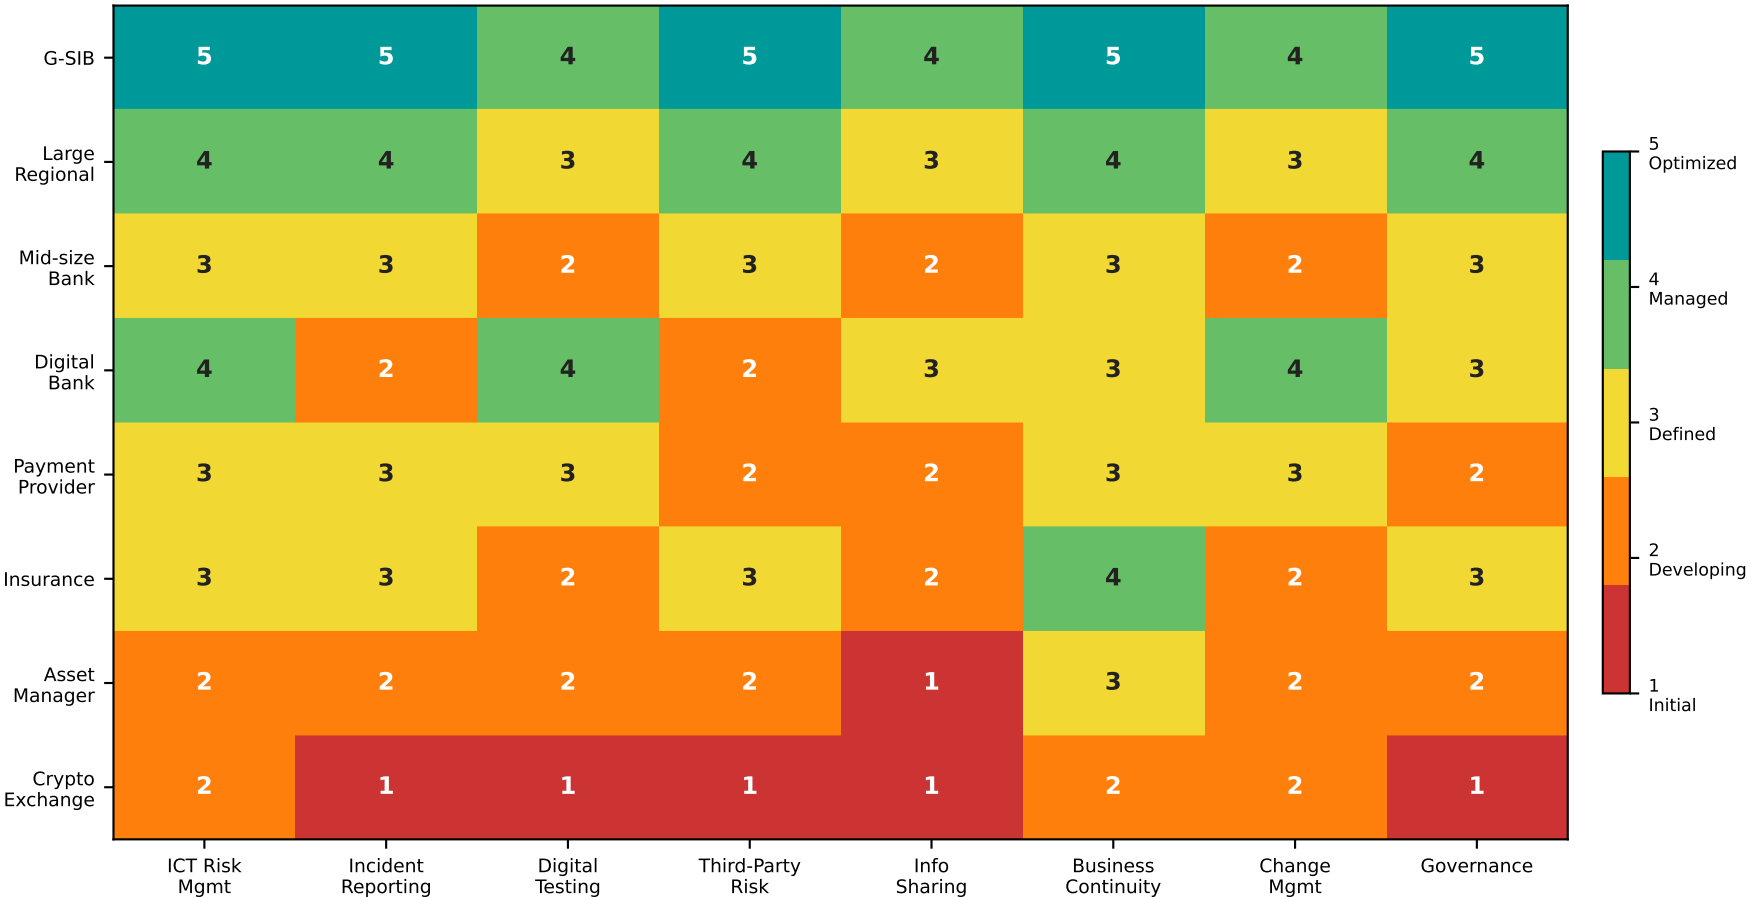

Operational Resilience Maturity Heatmap (DORA Pillars by Institution Type, Scale 1-5)

Illustrative maturity assessment. Scores based on industry surveys and regulatory readiness reports.