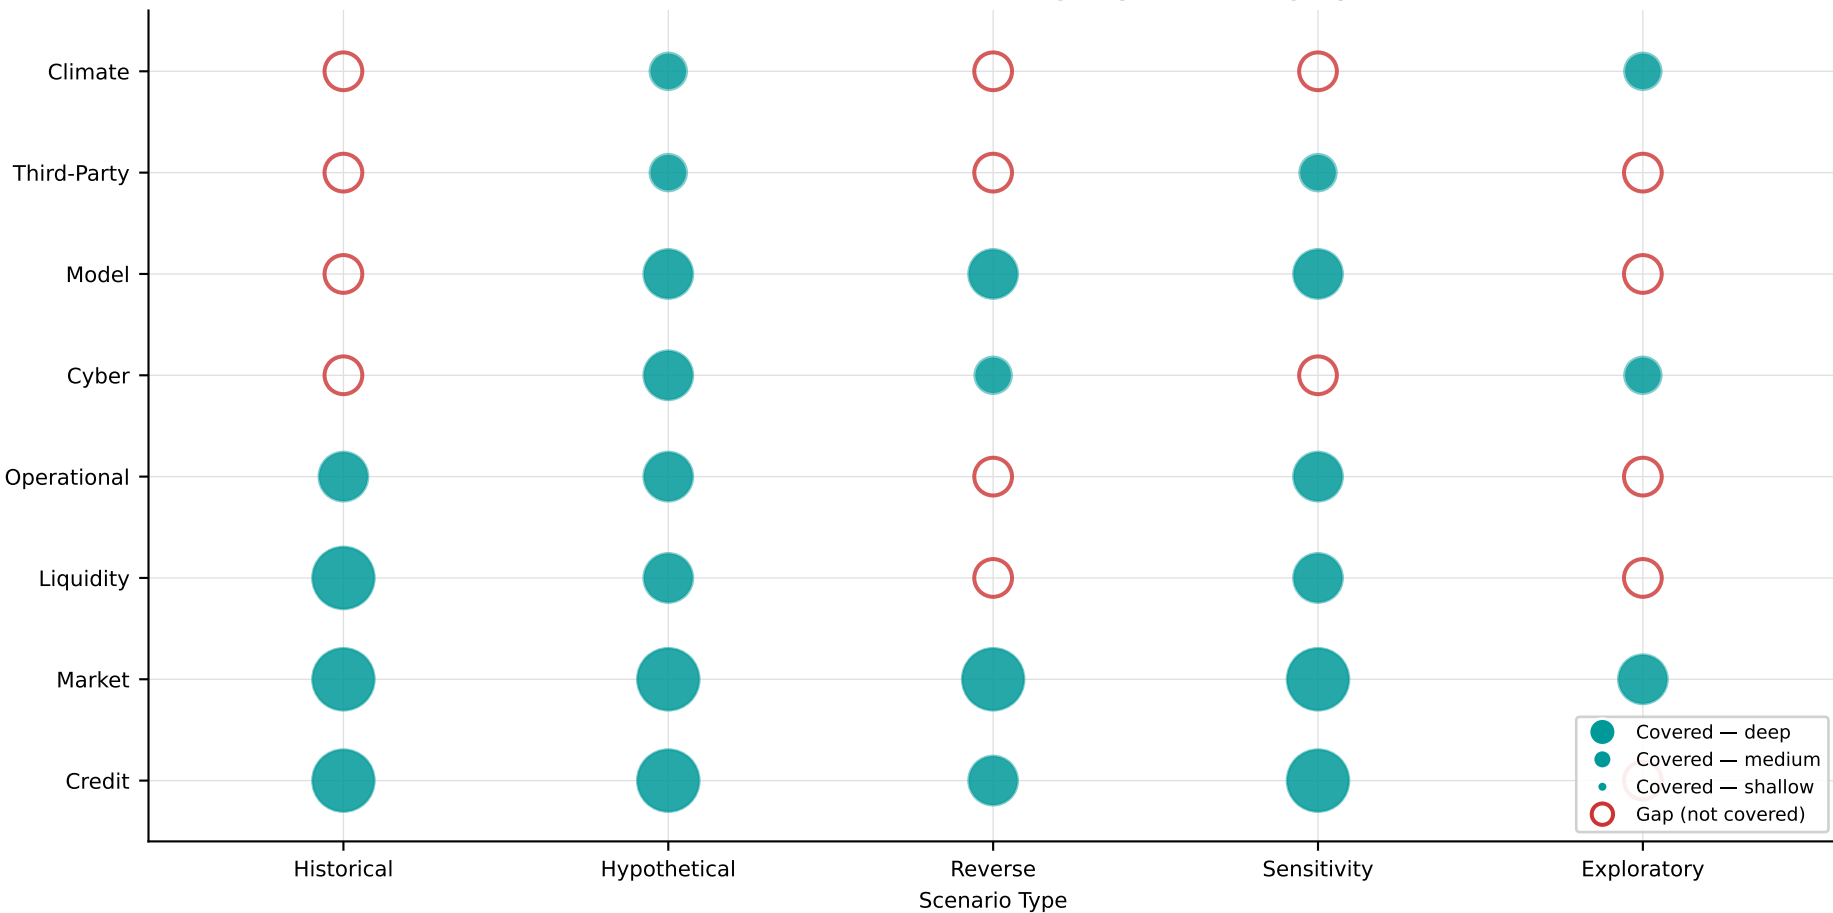

Stress Test Scenario Coverage by Risk Category

Illustrative coverage assessment. Circle size indicates depth of scenario analysis.