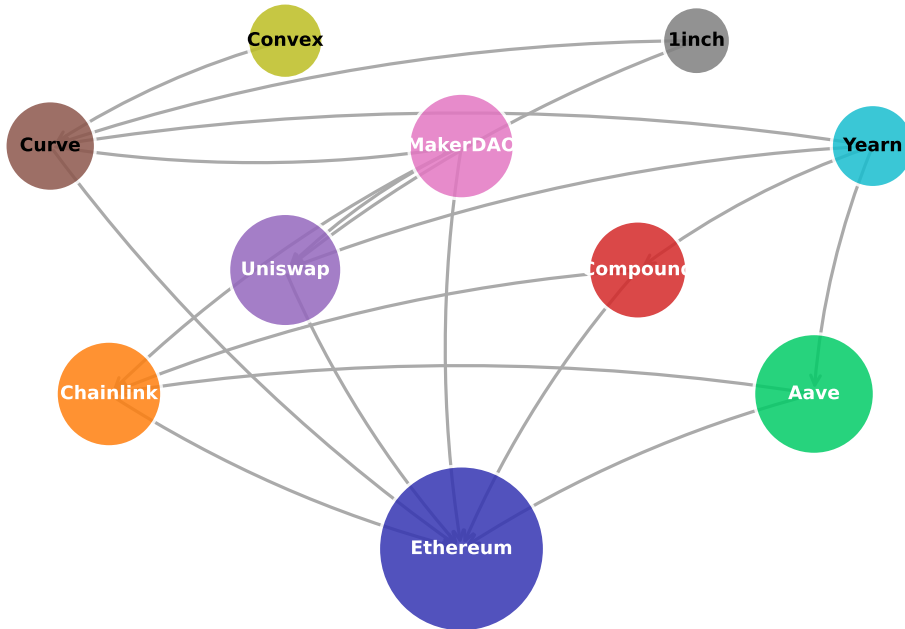

# DeFi Protocol Dependency Graph

Arrows indicate dependency (A → B means A depends on B)