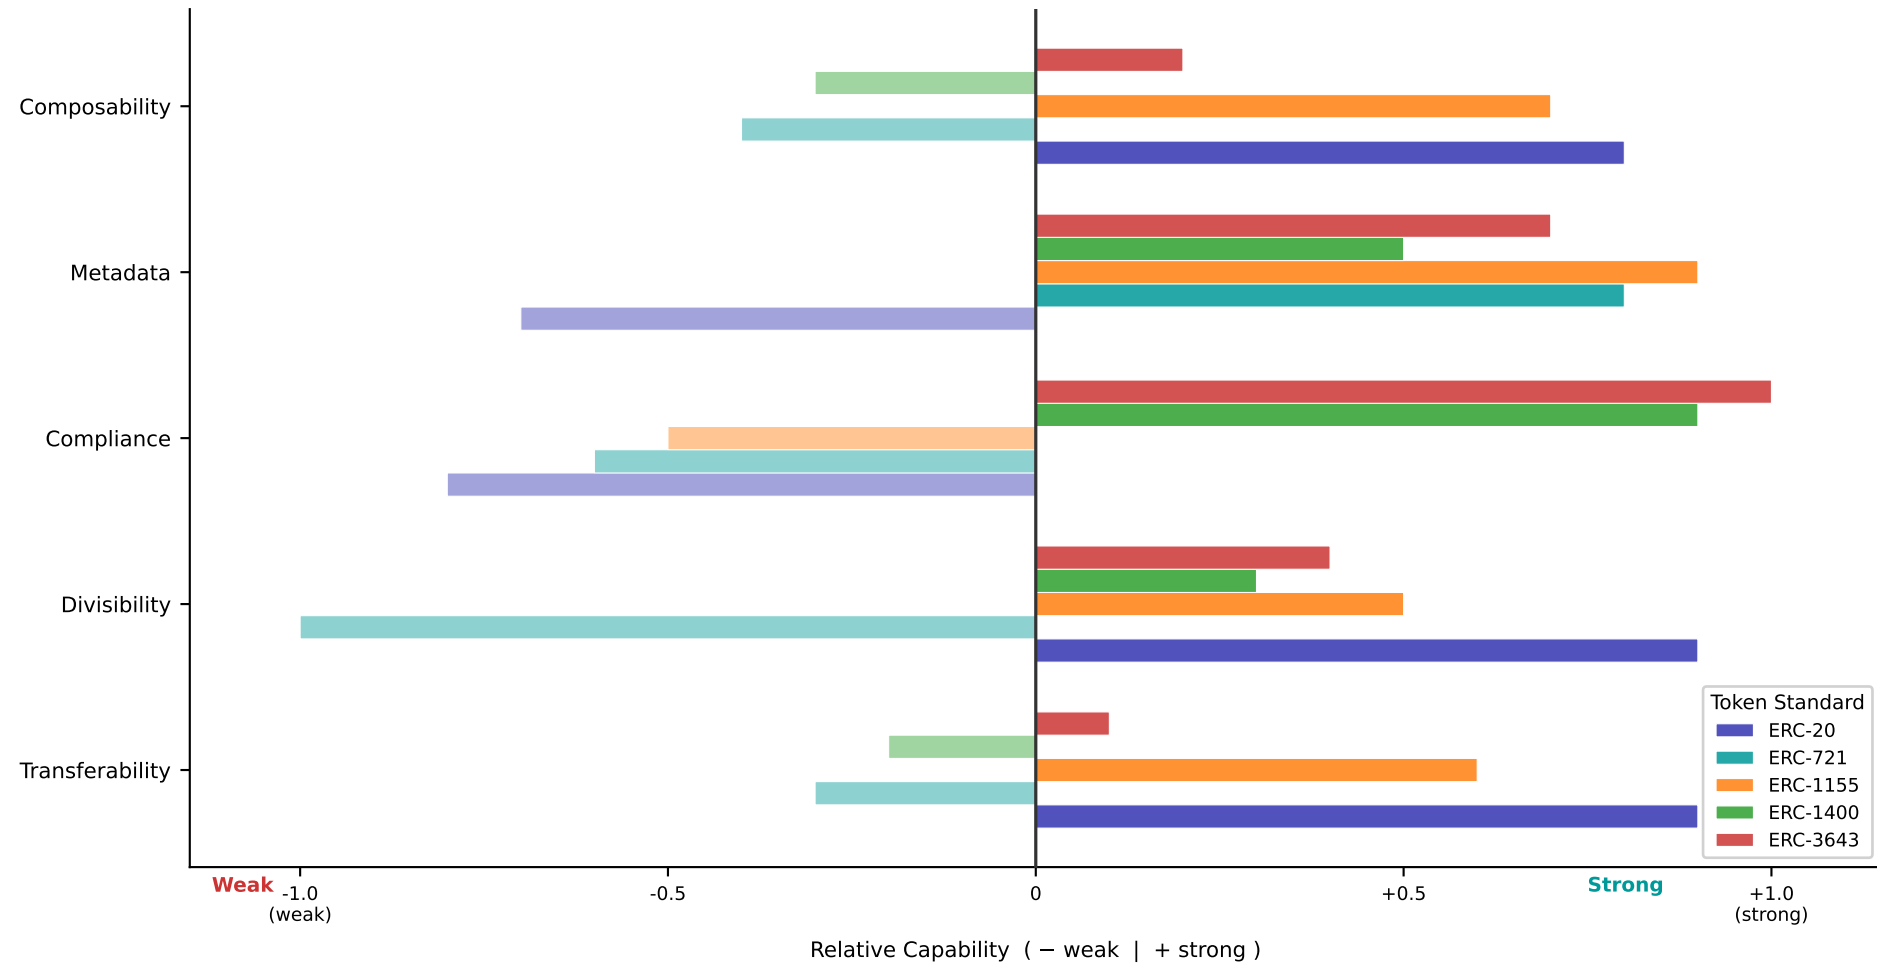

# Token Standard Feature Comparison: ERC-20 to ERC-3643

Scores are illustrative relative capability ratings; darker shade = strong, lighter = weak.