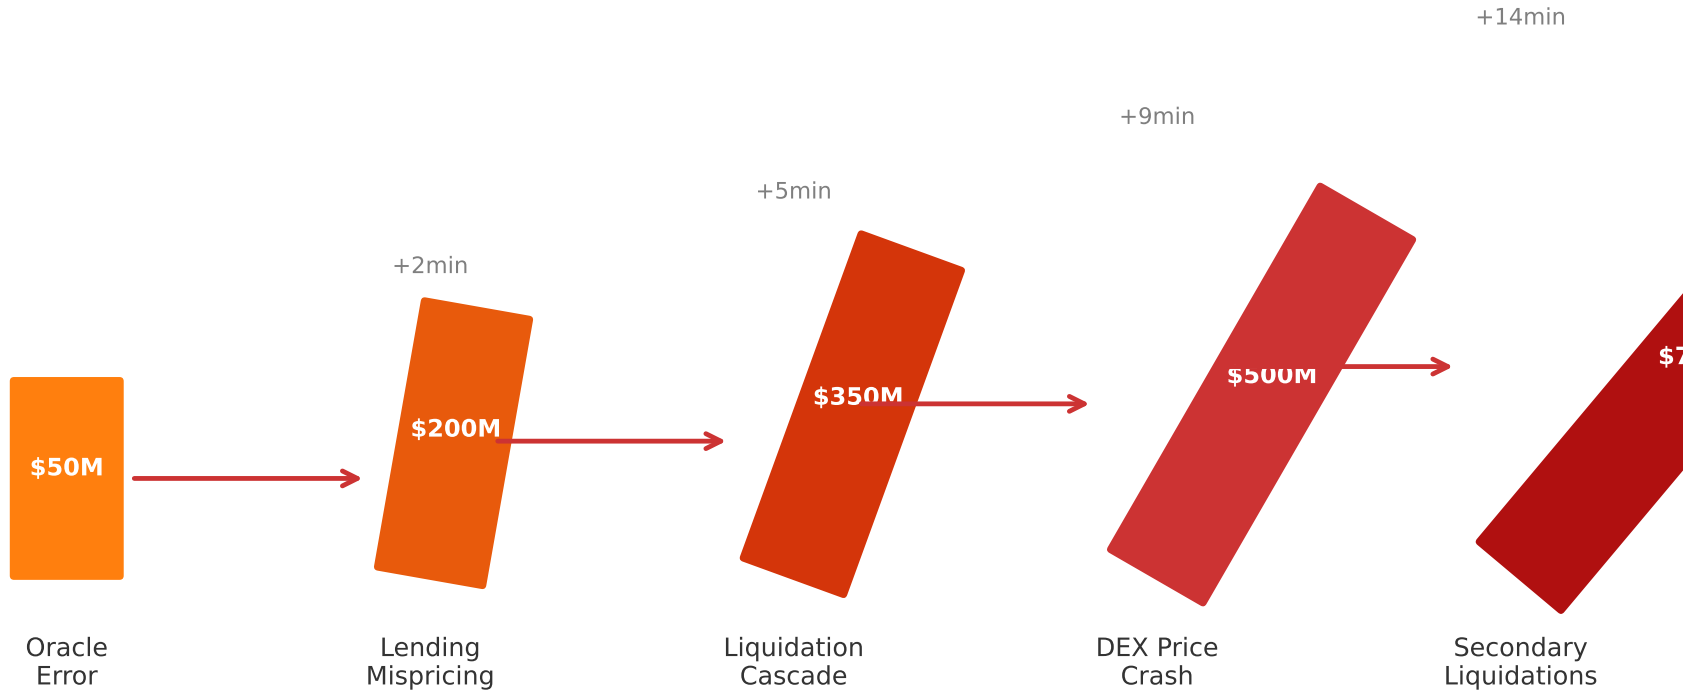

# Oracle Manipulation: Cascading Failure Through DeFi

*Each domino represents a protocol layer. Size = exposure. Tilt = collapse progression.*