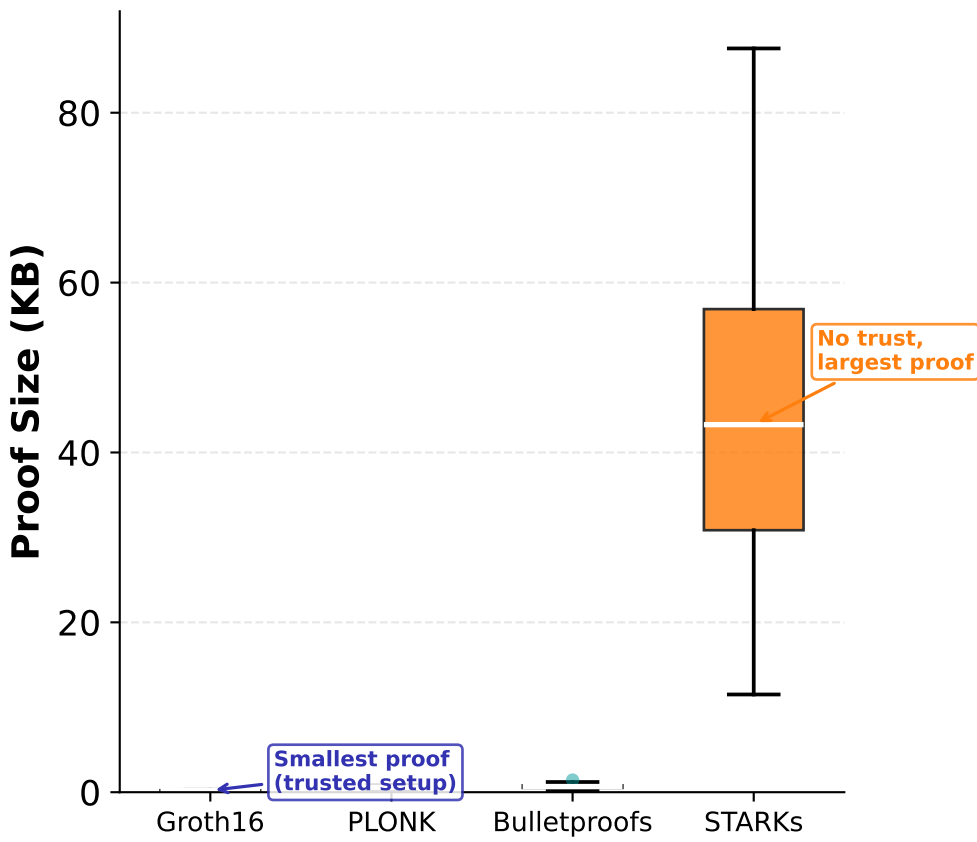

Zero-Knowledge Proof Performance: Proof Size and Verification Time

Proof Size

Verification Time