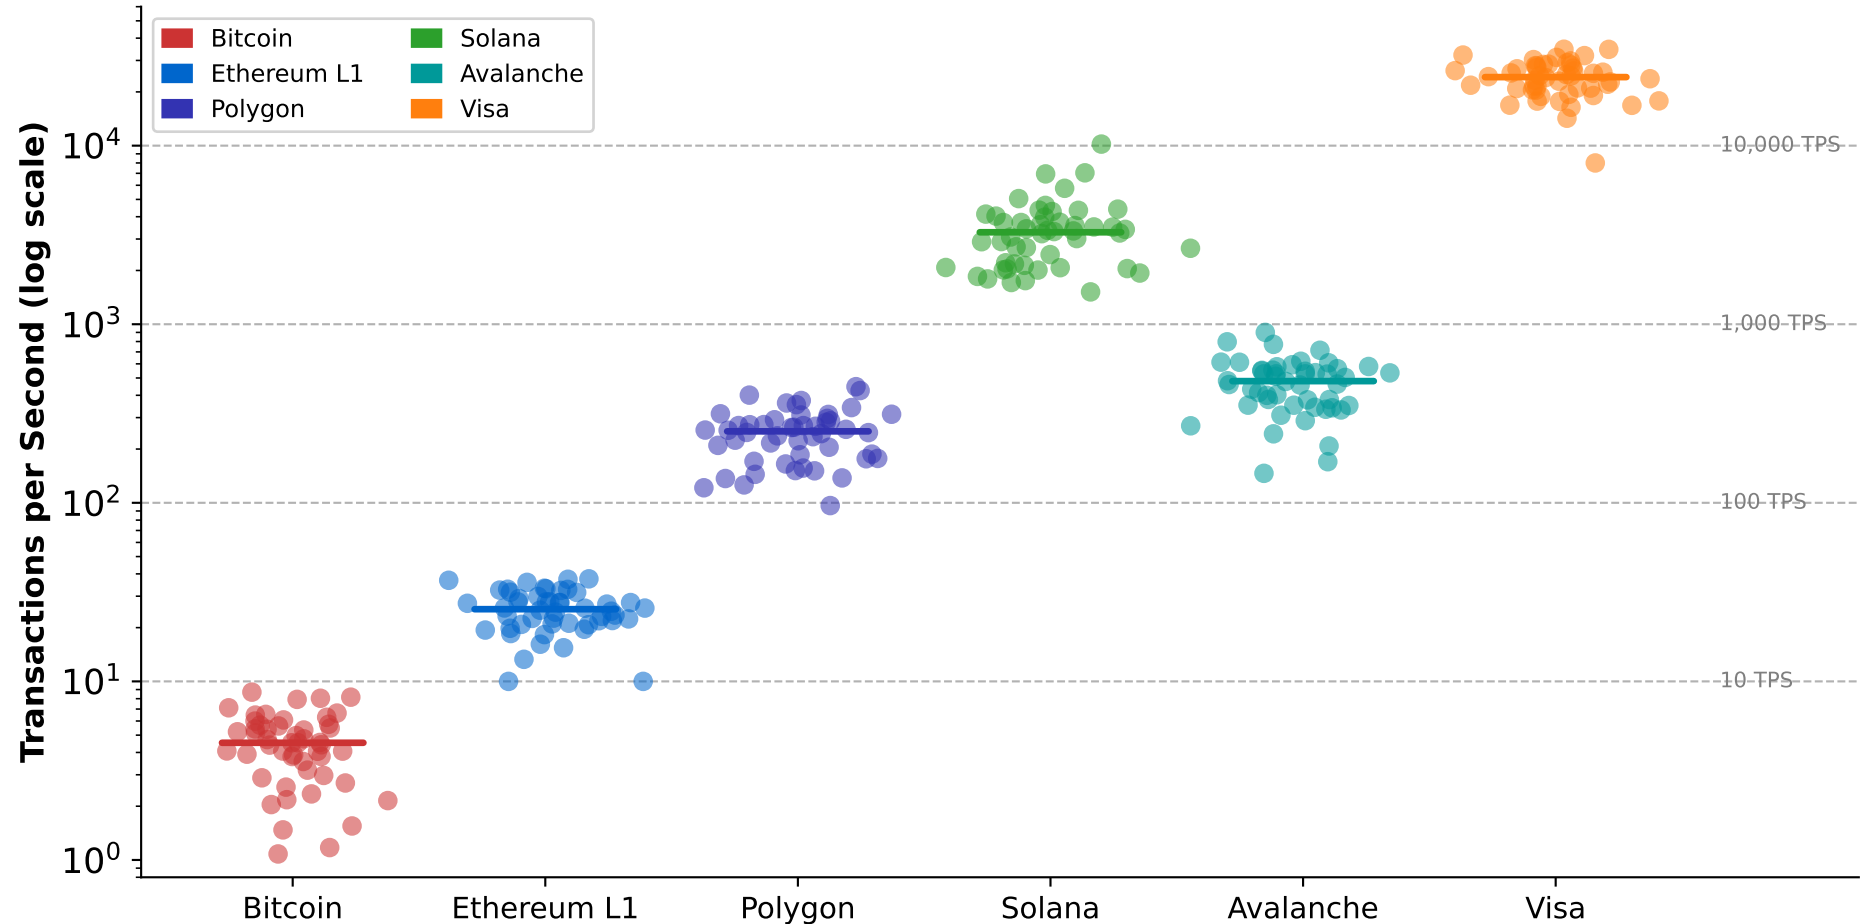

# Blockchain Throughput Comparison: Transactions per Second by Chain

*Synthetic data based on mainnet benchmarks; Visa average peak throughput shown for reference*