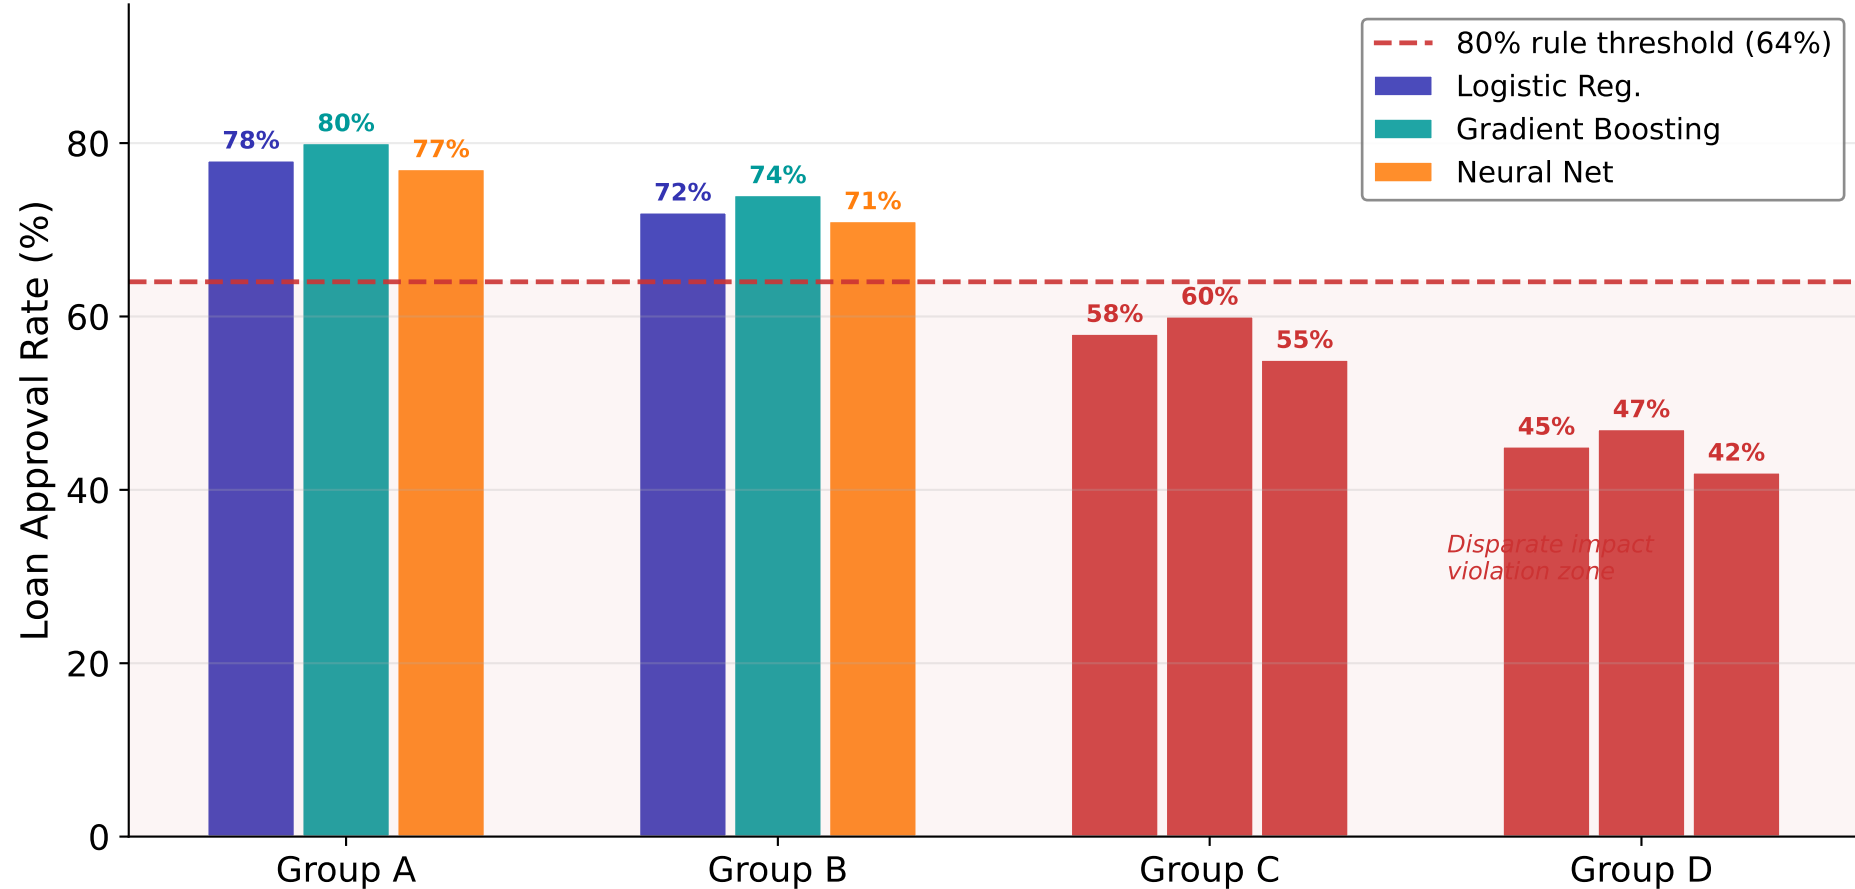

Approval Rates by Demographic Group and Model

Bars below dashed line fail the 80% disparate impact rule

Illustrative rates. 80% rule: minority group rate \geq 80% of highest group rate.