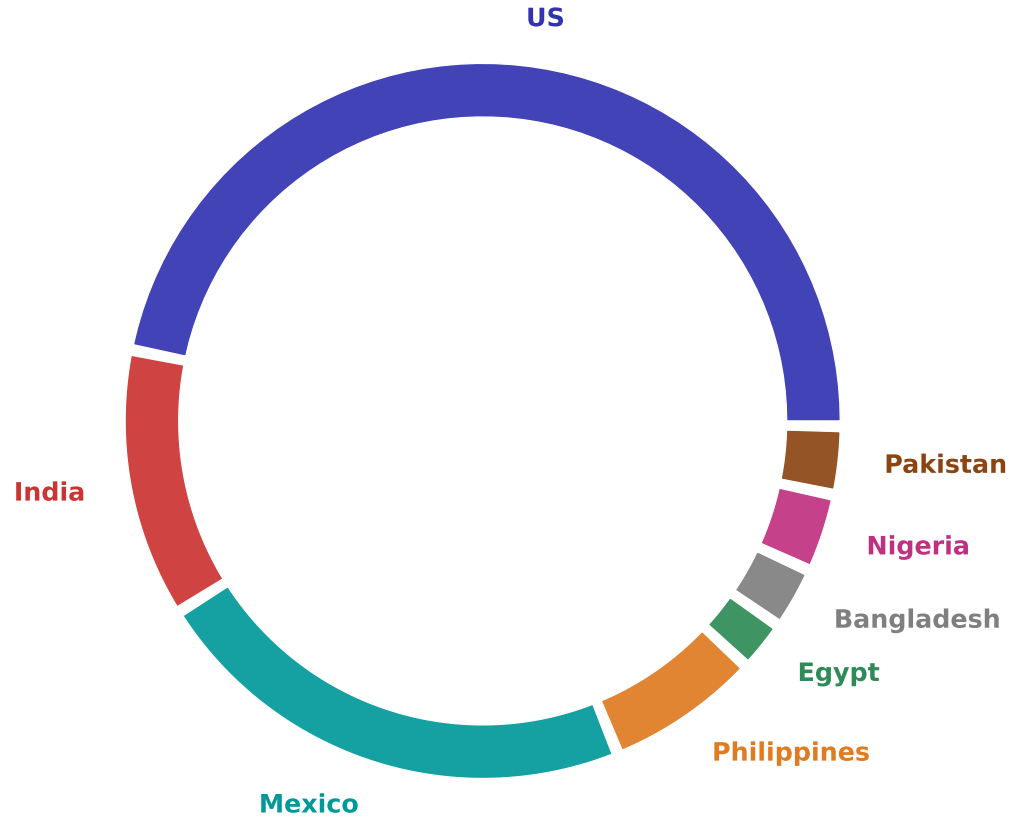

Cross-Border Remittance Flows (Top Corridors, USD bn)

Country Color Key

Chord width \propto bilateral
remittance volume (USD bn)
Source: World Bank estimates