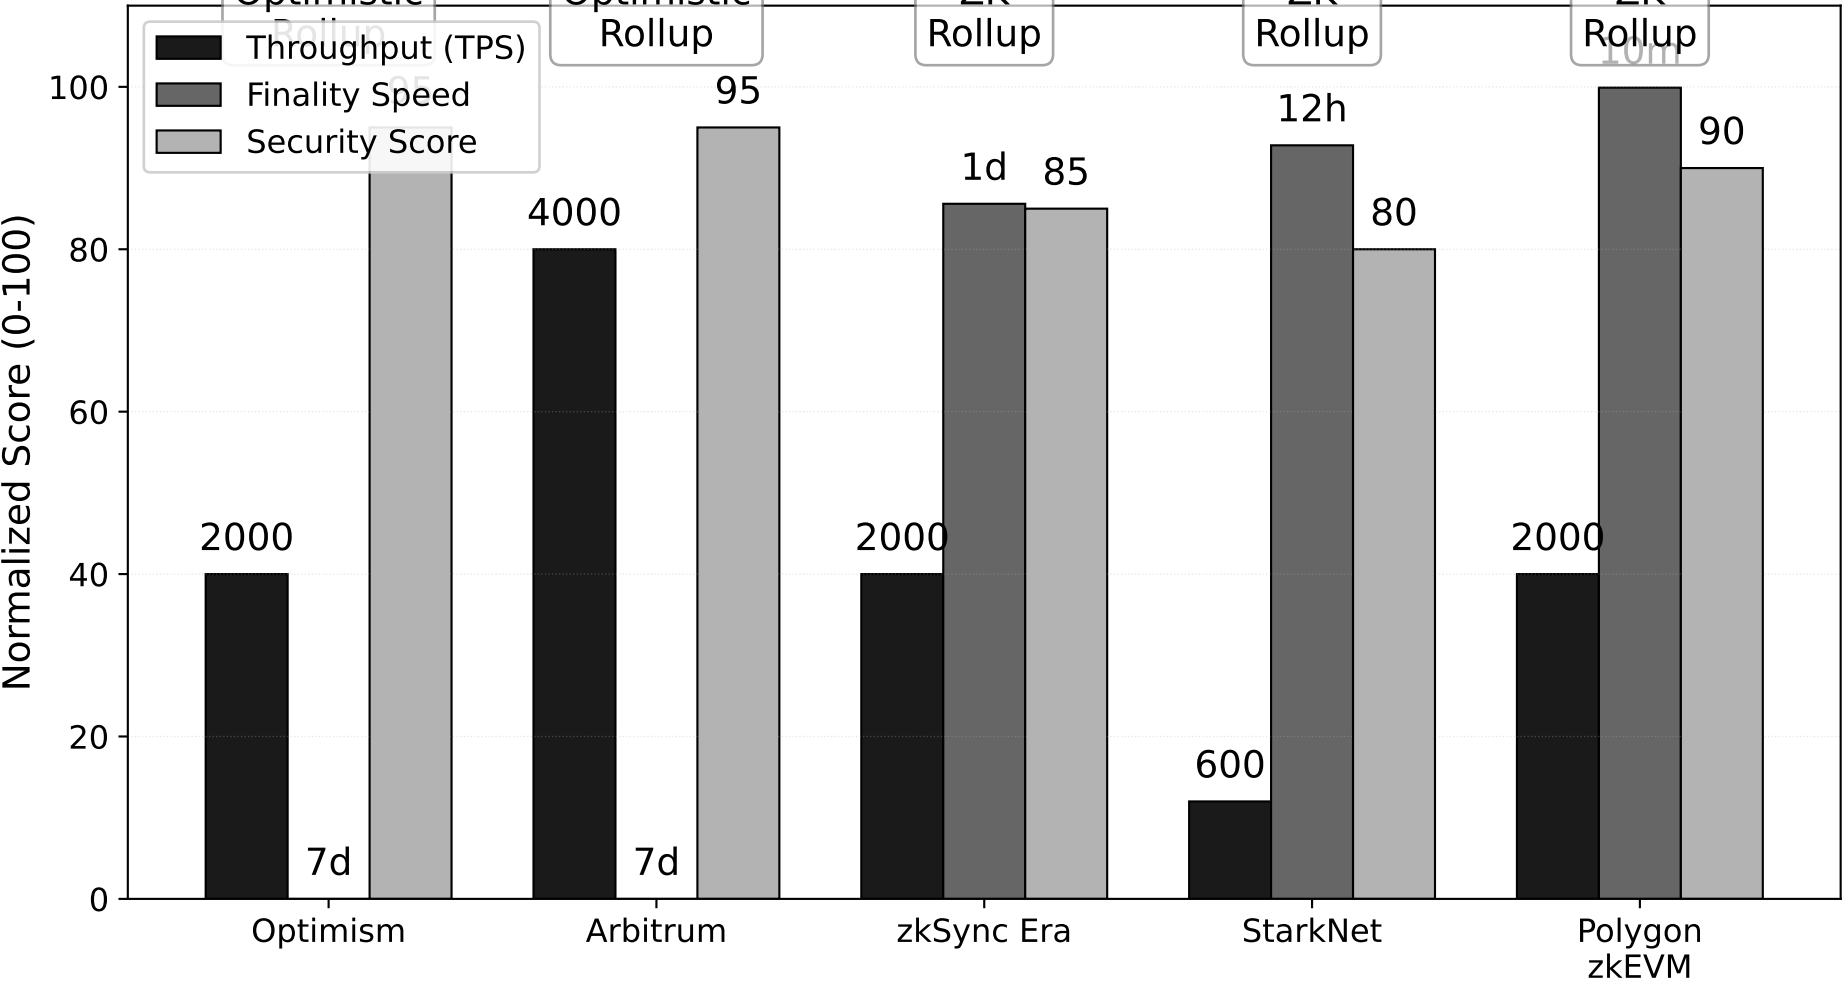

Ethereum Layer 2 Solutions: Key Metrics Comparison

TPS: Transactions/sec | Finality: Time to final settlement | Security: Approximate security score