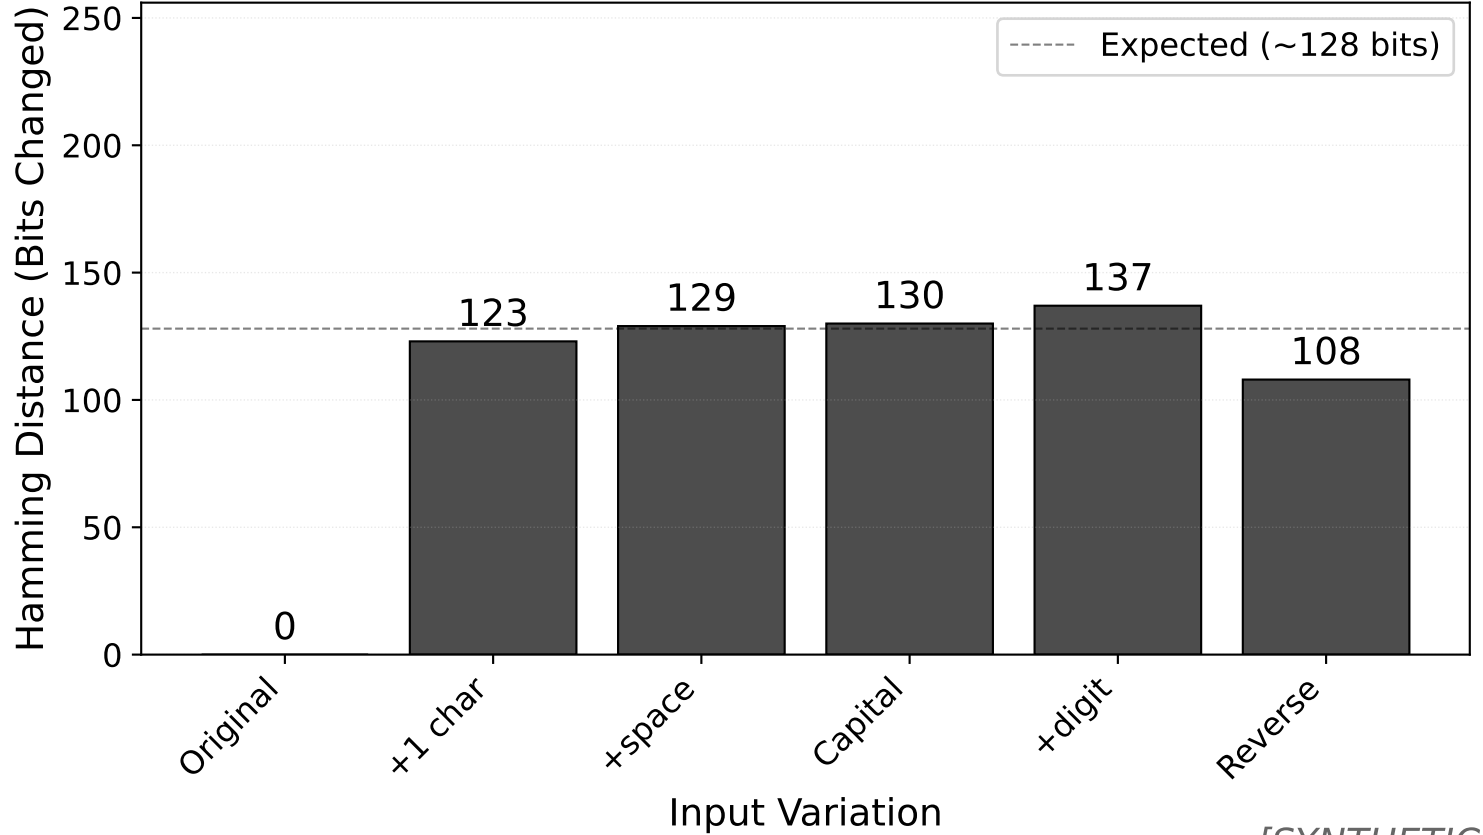

SHA-256 Avalanche Effect: Minimal Input Change, Maximal Output Difference

[SYNTHETIC]