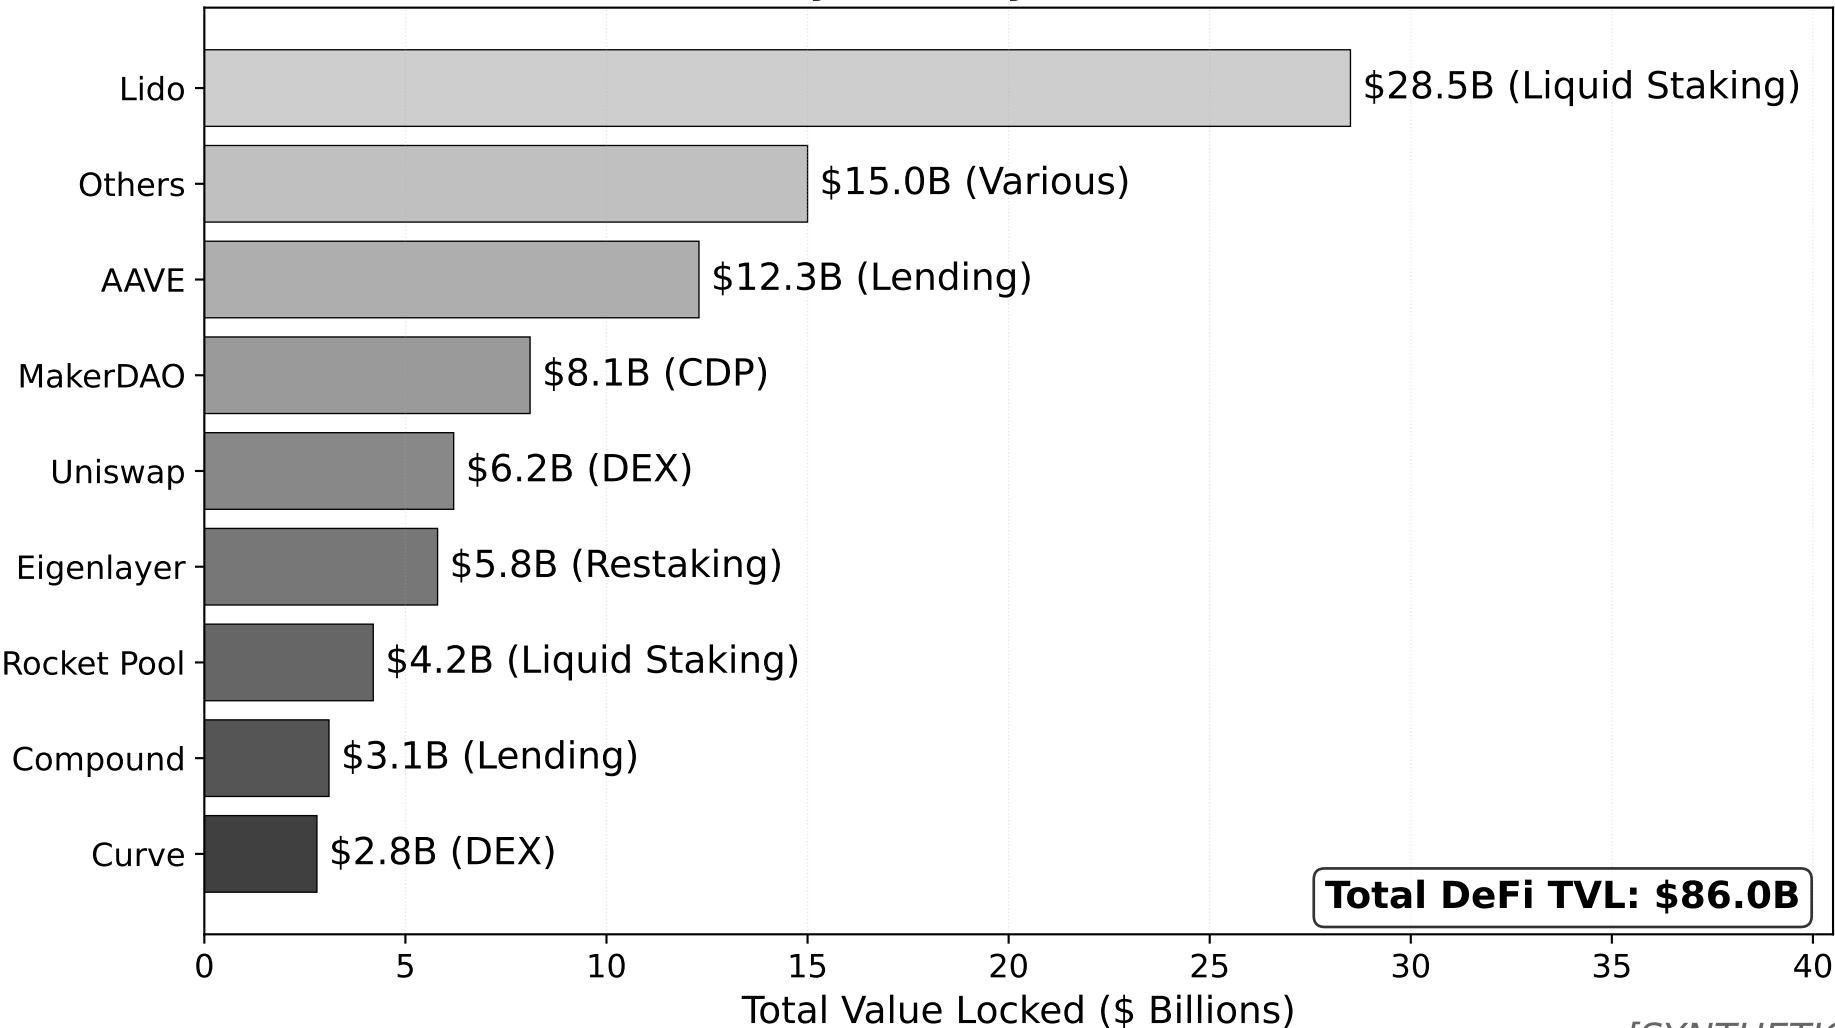

DeFi Protocols by TVL (Synthetic Data - Dec 2024)

Total DeFi TVL: \$86.0B

[SYNTHETIC]