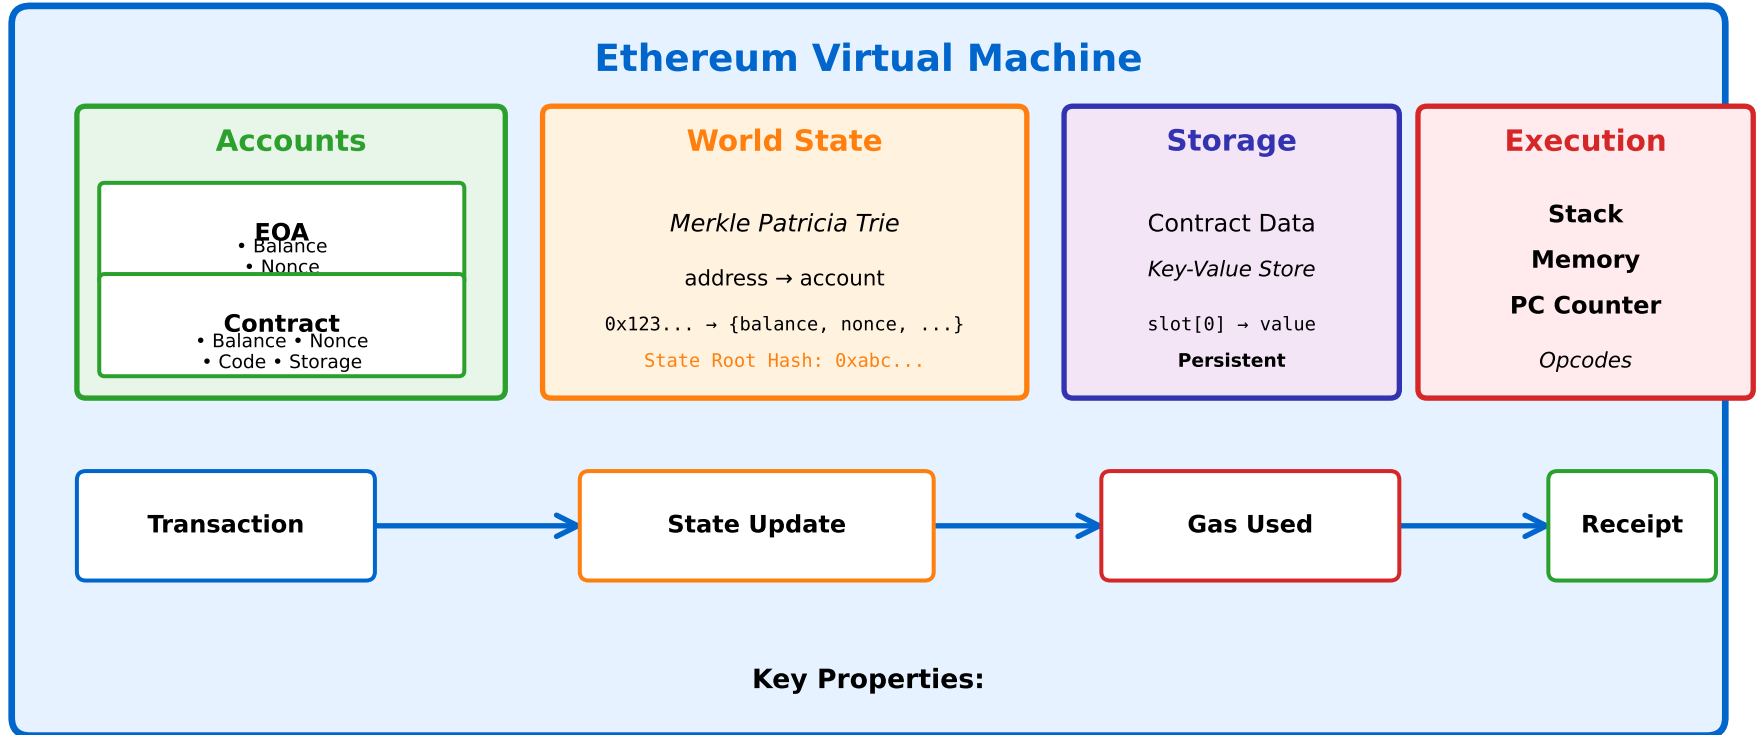

Ethereum Virtual Machine (EVM) Architecture

- Deterministic: Same input → Same output
- Isolated: No external dependencies
- Turing-complete: Can compute anything (with gas limits)